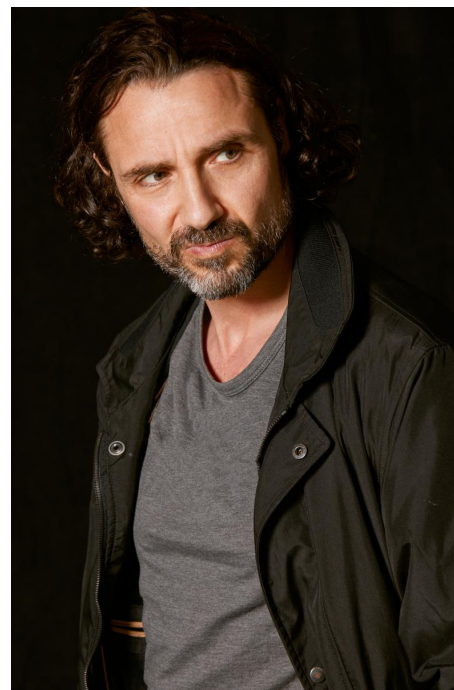

Tim M

height	180	5"11
size	46/48	20/22
bust	99	39
waist	81	31,9
hips	98	39
colar	41	16,1
jeans	W 29	L 31
shoes	44	9.5-10
hair	schwarz	black
eyes	blau grün	blue green

ID: 2017 created: 02.08.2023

Splendide  
INTERNATIONAL MODELS